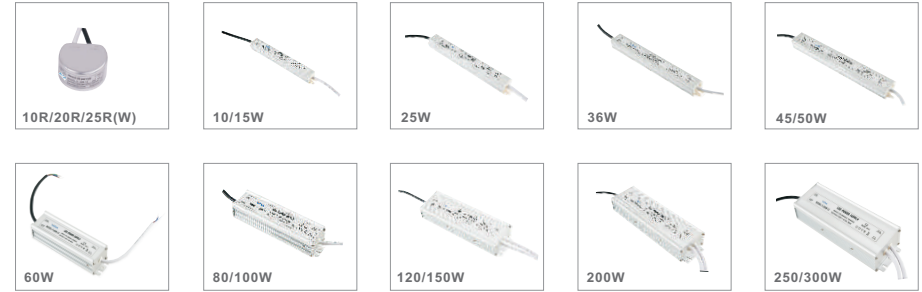

产品特点:

1. 恒压输出铝壳F-M系列
2. 保护功能: 短路/过载/过流保护
3. 100%满载老化
4. 高可靠性, 长寿命
5. 全密封防水IP67

产品型号 Model No.	F-10R	F-20R	F-25R	F-10m	F-15m	F-25m
输入电压 Input Voltage	175-265Vac	175-265Vac	175-265Vac	175-265Vac	175-265Vac	175-265Vac
输入频率 Input Frequency	47-63Hz	47-63Hz	47-63Hz	47-63Hz	47-63Hz	47-63Hz
输出电压 Output Voltage	12V/24Vdc	12V/24Vdc	12V/24Vdc	12V/24Vdc	12V/24Vdc	12V/24Vdc
输出电流 Output Current	2.08A/1.04A	2.5A/1.25A	3.3A/1.66A	5A/2.5A	6.25A/3.1A	8.3A/4.16A
输出功率 Output Power	10W	20W	25W	10W	15W	25W
转换效率 Conversion Efficiency	>83%	>83%	>83%	>83%	>83%	>83%
工作环境 Working Temperature	-30~50°C	-30~50°C	-30~50°C	-30~50°C	-30~50°C	-30~50°C
产品尺寸 Dimension (mm)	58*58*23	58*58*23	58*58*23	172*21*20	172*21*20	182*21*20

产品型号 Model No.	F-36m	F-45m	F-50m	F-60m	F-80m	F-100m
输入电压 Input Voltage	175-265Vac	175-265Vac	175-265Vac	175-265Vac	175-265Vac	175-265Vac
输入频率 Input Frequency	47-63Hz	47-63Hz	47-63Hz	47-63Hz	47-63Hz	47-63Hz
输出电压 Output Voltage	12V/24Vdc	12V/24Vdc	12V/24Vdc	12V/24Vdc	12V/24Vdc	12V/24Vdc
输出电流 Output Current	12.5A/6.25A	16.6A/8.3A	20.8A/10.4A	25A/12.5A	33.3A/16.6A	50A/25A
输出功率 Output Power	36W	45W	50W	60W	80W	100W
转换效率 Conversion Efficiency	>83%	>83%	>83%	>83%	>83%	>83%
工作环境 Working Temperature	-30~50°C	-30~50°C	-30~50°C	-30~50°C	-30~50°C	-30~50°C
产品尺寸 Dimension (mm)	191*30.5*20.5	211*30.5*20.5	211*30.5*20.5	157*43.6*35.2	177*43.6*35.2	177*43.6*35.2

产品型号 Model No.	F-120m	F-150m	F-200m	F-250m	F-300m
输入电压 Input Voltage	175-265Vac	175-265Vac	175-265Vac	175-265Vac	175-265Vac
输入频率 Input Frequency	47-63Hz	47-63Hz	47-63Hz	47-63Hz	47-63Hz
输出电压 Output Voltage	12V/24Vdc	12V/24Vdc	12V/24Vdc	12V/24Vdc	12V/24Vdc
输出电流 Output Current	12.5A/6.25A	16.6A/8.3A	20.8A/10.4A	25A/12.5A	33.3A/16.6A
输出功率 Output Power	120W	150W	200W	250W	300W
转换效率 Conversion Efficiency	>83%	>83%	>83%	>83%	>83%
工作环境 Working Temperature	-30~50°C	-30~50°C	-30~50°C	-30~50°C	-30~50°C
产品尺寸 Dimension (mm)	225*67.7*42.7	225*67.7*42.7	235*67.7*42.7	230*120*58	230*120*58