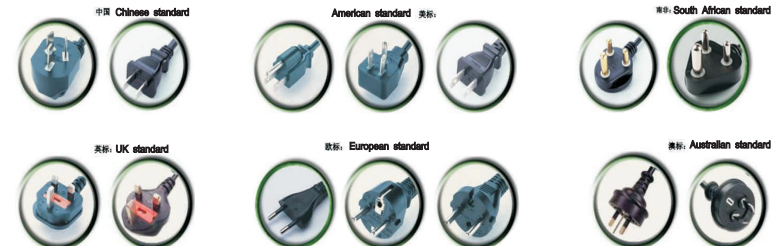

适配器插头标准: 国标, 欧标, 美标, 英标等. 我司常规配用插头为欧规, DC公头插头直径5.5\*2.5mm和5.5\*2.1mm.  
 LED power adapter plugs standard: Chinese, European, American, and UK etc.  
 Our normal plug is european, the diameter of dc male plug is 5.5\*2.5mm & 5.5\*2.1mm.