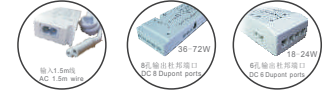

产品型号 Model No.	CP-18	CP-24	CP-36	CP-48	CP-60	CP-80
输入电压 Input Voltage	175-265Vac	175-265Vac	175-265Vac	175-265Vac	175-265Vac	175-265Vac
输入频率 Input Frequency	47-63Hz	47-63Hz	47-63Hz	47-63Hz	47-63Hz	47-63Hz
输出电压 Output Voltage	12V/24Vdc	12V/24Vdc	12V/24Vdc	12V/24Vdc	12V/24Vdc	12V/24Vdc
输出电流 Output Current	1.5A/0.75A	2A/1A	3A/1.5A	4A/2A	5A/2.5A	6.6A/3.3A
输出功率 Output Power	18W	24W	36W	48W	60W	80W
转换效率 Conversion Efficiency	>83%	>83%	>83%	>83%	>83%	>83%
工作环境 Working Temperature	-30-50°C	-30-50°C	-30-50°C	-30-50°C	-30-50°C	-30-50°C
产品尺寸 Dimension (mm)	118*52*18	118*52*18	140*30*20	168*60*20	168*60*20	198*60*20

Ultrathin Cabinet Power Supply 超薄(衣)橱柜灯电源

1. Features:
   1.Constant voltage design,aluminum housing LF series
   2.Protections: Short Circuit/Over Load/Over Current
   3.100%full load burn-in test
   4. High reliable quality

1. 产品特点:
   1.恒压输出铝壳LF系列
   2.保护功能:短路/过载/过流保护
   3.100%满载老化
   4.高可靠性,长寿命